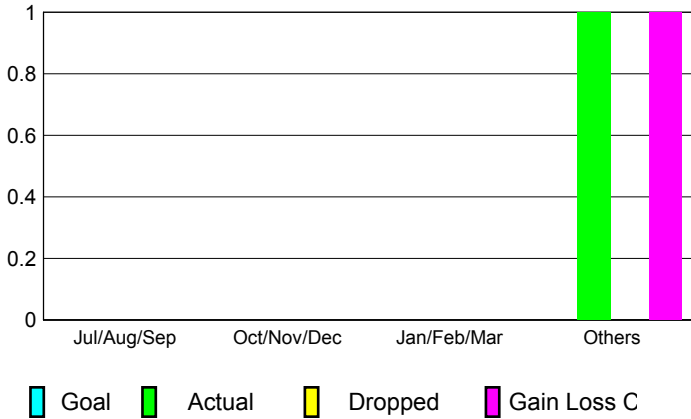

GMT: **MICHAEL BUTLER**

Location: **TEXAS**

GMT CA: **1**

CLUBS

Month	New Club Goal	Actual New Clubs	Actual Dropped Clubs	Gain/Loss of Clubs
2012-2013				
Jul/Aug/Sep	0	0	0	0
Oct/Nov/Dec	0	0	0	0
Jan/Feb/Mar	0	0	0	0
Apr/May/June	0	1	0	1
Totals	0	1	0	1

Club Results 2012-2013
Goal, New, Dropped, Gain/Loss

YTD Status Quo Clubs 2012-2013

Status Quo Clubs Compared to Status Quo Members

Club Gain/Loss 2012-2013

MEMBERSHIP

Month	Net Memb Goal	Actual New Memb	Actual Dropped Memb	Gain/Loss of Memb
2012-2013				
Jul/Aug/Sep	0	74	91	-17
Oct/Nov/Dec	0	49	68	-19
Jan/Feb/Mar	0	61	103	-42
Apr/May/June	0	122	60	62
Totals	0	306	322	-16