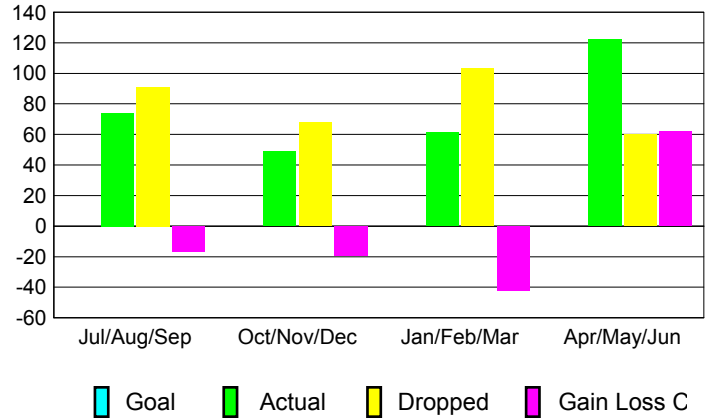

GMT: **MICHAEL BUTLER**

Location: **TEXAS**

GMT CA: **1**

CLUBS

Month	New Club Goal	Actual New Clubs	Actual Dropped Clubs	Gain/Loss of Clubs
2012-2013				
Jul/Aug/Sep	0	0	0	0
Oct/Nov/Dec	0	0	0	0
Jan/Feb/Mar	0	0	0	0
Apr/May/June	0	1	0	1
Totals	0	1	0	1

Club Results 2012-2013
Goal, New, Dropped, Gain/Loss

YTD Status Quo Clubs 2012-2013

Status Quo Clubs Compared to Status Quo Members

Club Gain/Loss 2012-2013

MEMBERSHIP

Month	Net Memb Goal	Actual New Memb	Actual Dropped Memb	Gain/Loss of Memb
2012-2013				
Jul/Aug/Sep	0	74	91	-17
Oct/Nov/Dec	0	49	68	-19
Jan/Feb/Mar	0	61	103	-42
Apr/May/June	0	122	60	62
Totals	0	306	322	-16

Membership Results 2012-2013
Goal, New, Dropped, Gain/Loss

Gender Comparison 2012-2013

Membership Gain/Loss 2012-2013