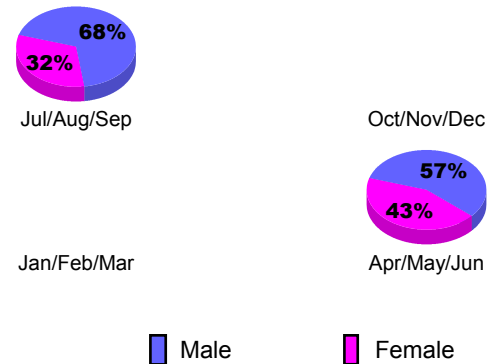

Club Results 2012-2013
Goal, New, Dropped, Gain/Loss

YTD Status Quo Clubs 2012-2013

Status Quo Clubs Compared to Status Quo Members

Club Gain/Loss 2012-2013

MEMBERSHIP

Month	Net Memb Goal	Actual New Memb	Actual Dropped Memb	Gain/Loss of Memb
2012-2013				
Jul/Aug/Sep	0	74	91	-17
Oct/Nov/Dec	0	49	68	-19
Jan/Feb/Mar	0	61	103	-42
Apr/May/June	0	122	60	62
Totals	0	306	322	-16

Membership Results 2012-2013
Goal, New, Dropped, Gain/Loss

Gender Comparison 2012-2013

Membership Gain/Loss 2012-2013